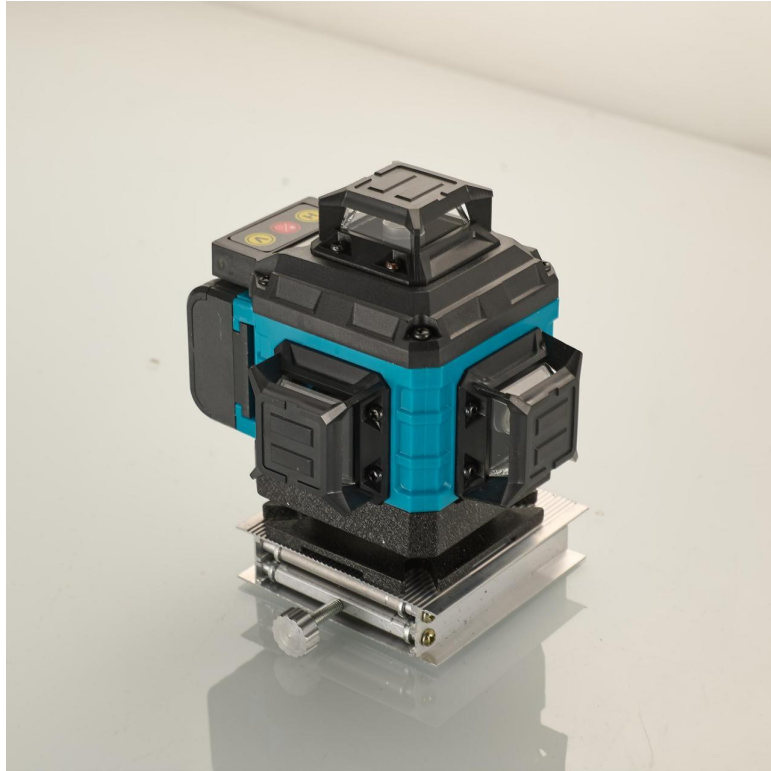

 InfinityLinkGEO

www.infinitylink-g.com

Laser Level

Product Specifications	Configuration	Weight	Packaging Size
Model: 16 Line Light Source: Green Light	Laser Level, Charger*2, Battery, Cloth Bag, Instructions, Wall Hanging, Lifting Platform	1.5kg	36*26*5cm

Laser Level

Product Specifications	Configuration	Weight	Packaging Size
Model: 8/12/16 Line Light Source: Green Light	Laser Level, Charger, Battery*1, Cloth Bag, Instructions	1kg	23*21*26cm

Laser Level

Product Specifications	Configuration	Weight	Packaging Size
Model: 16 Line Light Source: Green Light	Laser Level, Battery*1, Plastic Box, Remote Control, Lifting Platform, Wall Hanging, Tripod, Goggles,	3.5kg	45*33*15cm

Laser Level

Product Specifications	Configuration	Weight	Packaging Size
Model: 8/12/16 Line Light Source: Green Light	Laser Level, Battery*1, Charger, Cloth Bag, Remote Control, Lifting Platform, Instructions	8 Line (Cloth Bag) ——0.75Kg 12 Line (Cloth Bag) ——0.85Kg 16 Line (Cloth Bag) ——0.95Kg	20*20*13cm (Cloth Bag) 36*26*13cm (Cloth Bag)

Laser Level

Product Specifications	Configuration	Weight	Packaging Size
Model: 8/12/16 Line Light Source: Green Light	Laser Level, Battery*2, Plastic Box, Remote Control, Lifting Platform, Wall Hanging, Tripod, Abutments	1.5kg	36*26*5cm