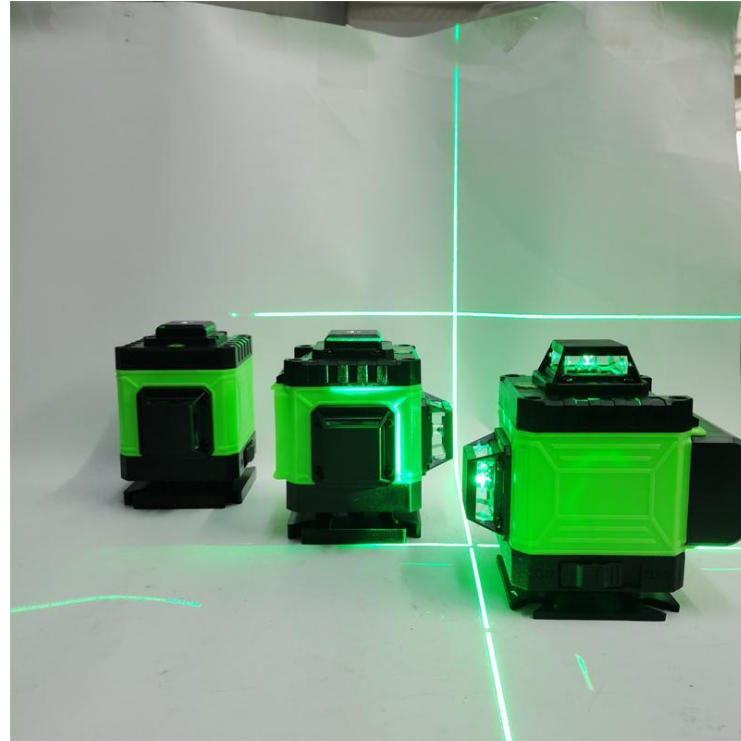

 InfinityLinkGEO

www.infinitylink-g.com

Laser Level

Product Specifications	Configuration	Weight	Packaging Size
Model: 16 Line Light Source: Green Light	Laser Level, Charger*2, Battery, Cloth Bag, Instructions, Wall Hanging, Lifting Platform	1.5kg	36*26*5cm

Laser Level

Product Specifications	Configuration	Weight	Packaging Size
Model: 8/12/16 Line Light Source: Green Light	Laser Level, Charger, Battery*1, Cloth Bag, Instructions	1kg	23*21*26cm

Laser Level

Product Specifications	Configuration	Weight	Packaging Size
Model: 16 Line Light Source: Green Light	Laser Level, Battery*1, Plastic Box, Remote Control, Lifting Platform, Wall Hanging, Tripod, Goggles,	3.5kg	45*33*15cm

Laser Level

Product Specifications	Configuration	Weight	Packaging Size
Model: 8/12/16 Line Light Source: Green Light	Laser Level, Battery*1, Charger, Cloth Bag, Remote Control, Lifting Platform, Instructions	8 Line (Cloth Bag) ——0.75Kg 12 Line (Cloth Bag) ——0.85Kg 16 Line (Cloth Bag) ——0.95Kg	20*20*13cm (Cloth Bag) 36*26*13cm (Cloth Bag)

Laser Level

Product Specifications	Configuration	Weight	Packaging Size
Model: 8/12/16 Line Light Source: Green Light	Laser Level, Battery*2, Plastic Box, Remote Control, Lifting Platform, Wall Hanging, Tripod, Abutments	1.5kg	36*26*5cm